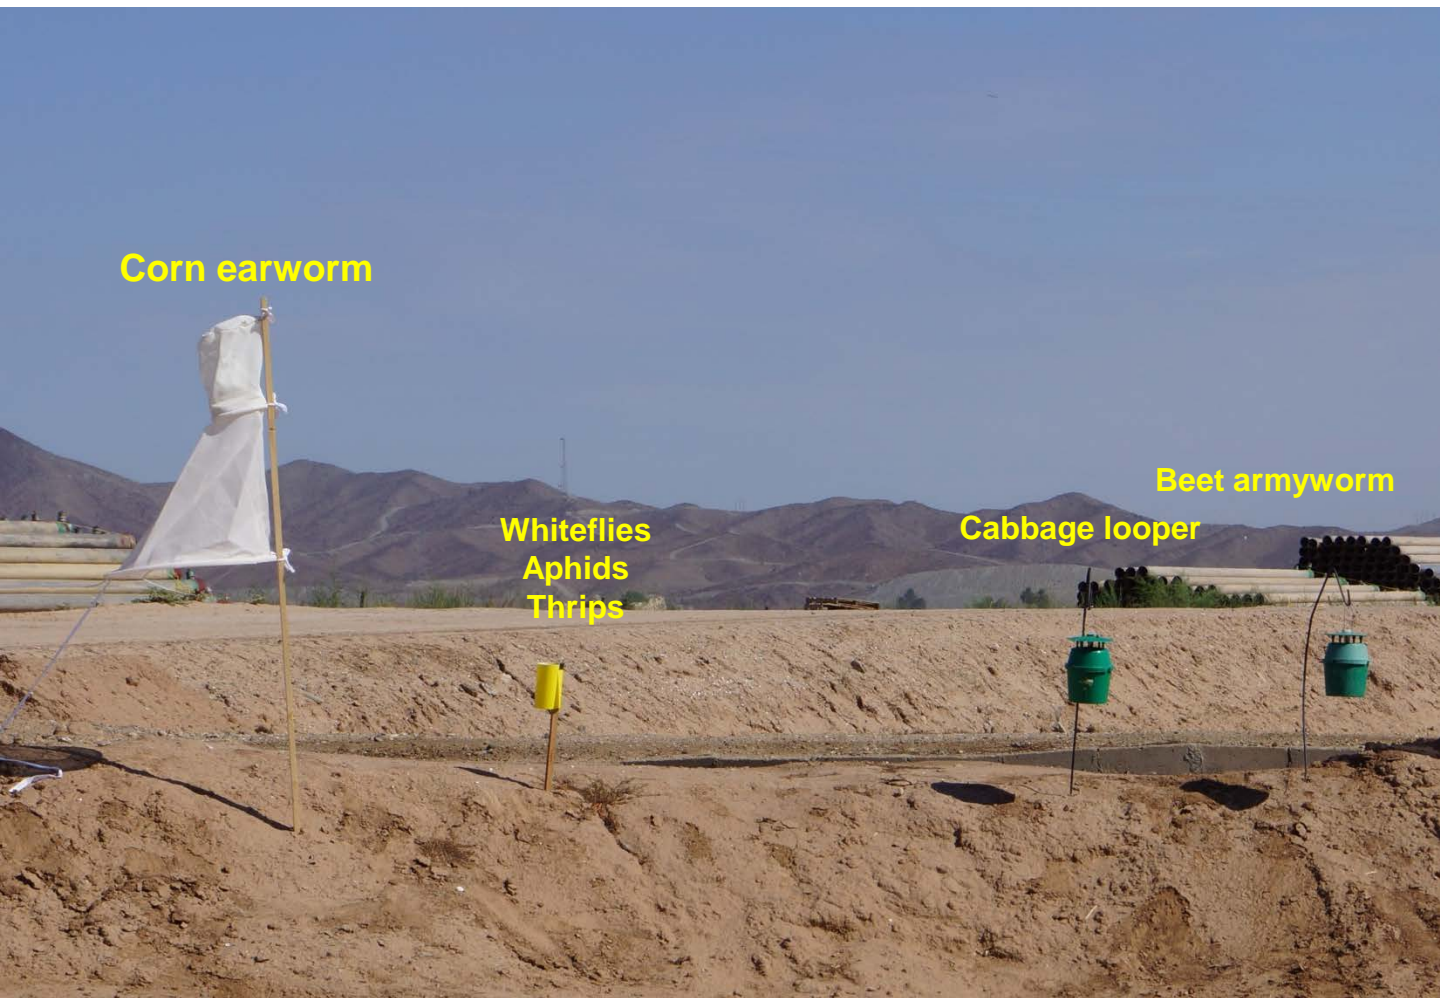

Areawide Insect Trapping Network

The project is designed to measure the activity and movement of adult populations of a number of key pests. The project is being funded by the *Arizona Iceberg Lettuce Research Council*, and will hopefully provide an indication of when pest activity (e.g., corn earworm moth flights) is increasing based on pheromone / sticky trap captures.

The data is not intended to indicate field infestations, as trap data is largely a reflection of adult movement. If nothing else, the data may make PCAs aware of increased pest activity in some areas and encourage intensified scouting in susceptible produce fields.

The pests being monitored include: corn earworm, beet armyworm, cabbage looper using pheromone traps; aphids, thrips, leafminers and whiteflies using yellow sticky traps. Traps are checked weekly and data is available in the bi-weekly Veg IPM updates. If a PCA or grower is interested in weekly counts, those can be made available by contacting us. A total of 15 trapping locations have been established in the following areas (approximate location):

Trap Locations

1	Tacna/Texas Hill	47E and Co. 2 St.
2	Tacna/Roll	38E and Co. 4 St.
3	Roll/Wellton	33E and Co. 7 St.
4	Wellton	27E and Co. 10 St.
5	Dome Valley	21E and Co. 8 St.
6	Dome Valley	17E and Co. 6 St.
7	East Gila Valley	10E and Hwy 95
8	North Gila Valley	Laguna Dam Rd and Co. 3 St
9	South Gila Valley	5E and 24 st.
10	Yuma Valley	Co. 14 and Ave D
11	Yuma Valley	Co. 20 and Ave G
12	Yuma Valley	Co. 17 and Ave J
13	Yuma Valley	Co. 14.5 and Levee Rd
14	Yuma Valley	Co. 12 and Ave F
15	Yuma Valley	Co. 8 and Ave E

Area-wide Insect Trapping Network