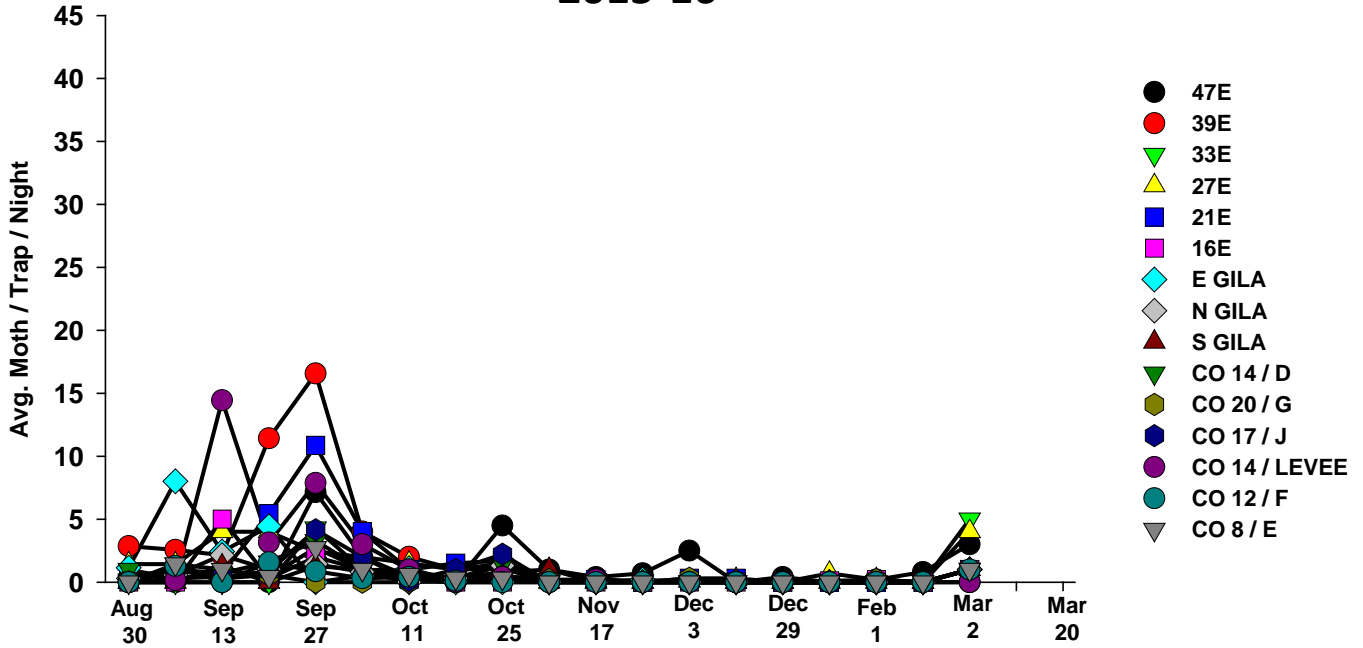

Corn Earworm

2015-16