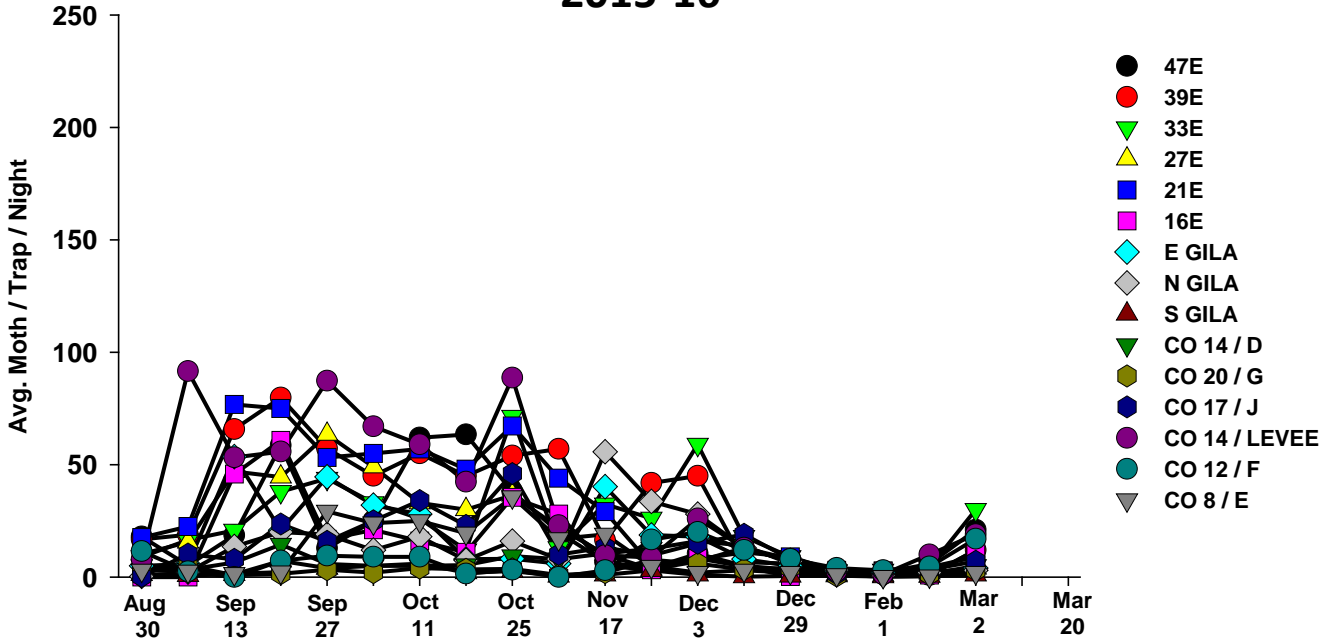

The pests being monitored include: corn earworm, beet armyworm, cabbage looper using pheromone traps; aphids, thrips, leafminers and whiteflies using yellow sticky traps. Traps are checked weekly and data is available in the bi-weekly Veg IPM updates. If a PCA or grower is interested in weekly counts, those can be made available by contacting us. A total of 15 trapping locations have been established in the following areas (approximate location):

### Corn Earworm

2015-16

### Corn Earworm

2014-15

### Beet Armyworm

2015-16