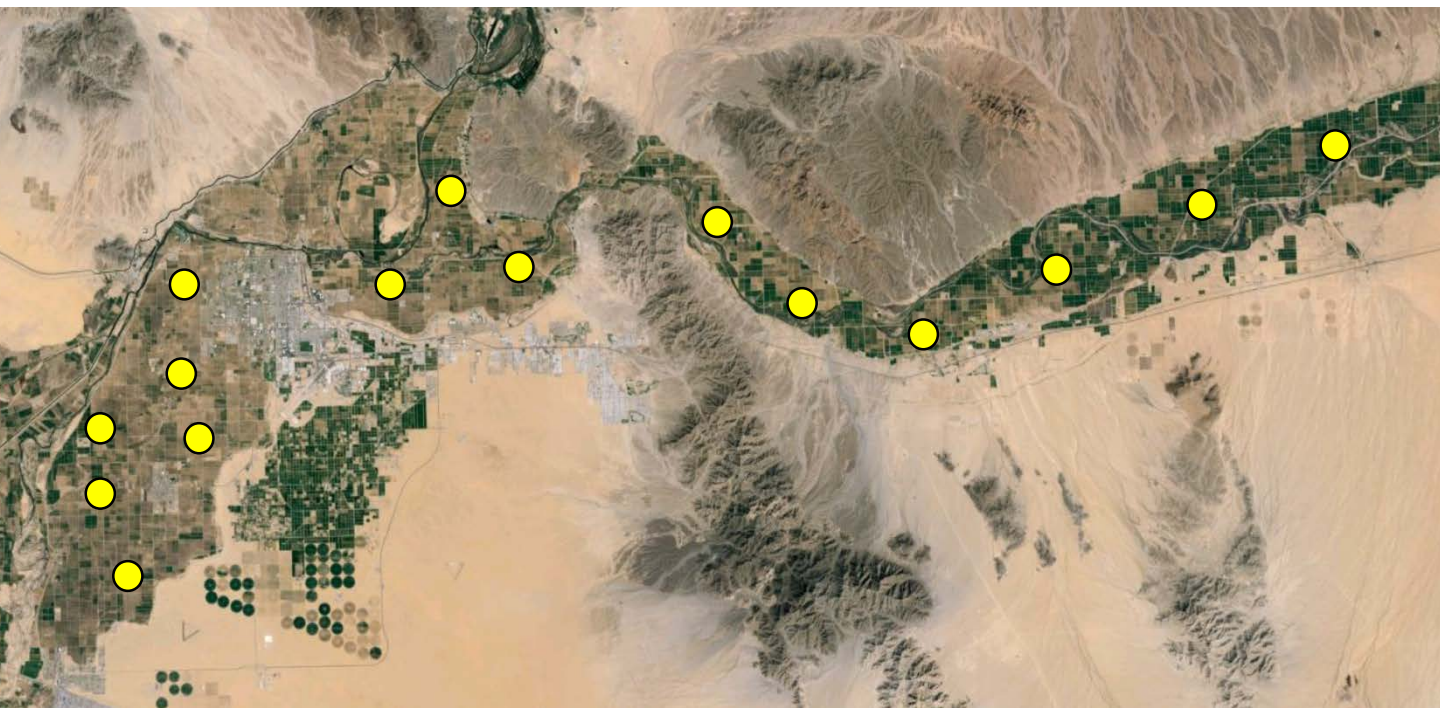

## Areawide Insect Trapping Network

The project is designed to measure the activity and movement of adult populations of a number of key pests. The project is being funded by the *Arizona Iceberg Lettuce Research Council*, and will hopefully provide an indication of when pest activity (e.g., corn earworm moth flights) is increasing based on pheromone / sticky trap captures.

The pests being monitored include: corn earworm, beet armyworm, cabbage looper using pheromone traps; aphids, thrips, leafminers and whiteflies using yellow sticky traps. Traps are checked weekly and data is available in the bi-weekly Veg IPM updates. If a PCA or grower is interested in weekly counts, those can be made available by contacting us. A total of 15 trapping locations have been established in the following areas (approximate location):

### Trap Locations

---

<b>1</b>	<b>Tacna/Texas Hill</b>	<b>47E and Co. 2 St.</b>
<b>2</b>	<b>Tacna/Roll</b>	<b>38E and Co. 4 St.</b>
<b>3</b>	<b>Roll/Wellton</b>	<b>33E and Co. 7 St.</b>
<b>4</b>	<b>Wellton</b>	<b>27E and Co. 10 St.</b>
<b>5</b>	<b>Dome Valley</b>	<b>21E and Co. 8 St.</b>
<b>6</b>	<b>Dome Valley</b>	<b>17E and Co. 6 St.</b>
<b>7</b>	<b>East Gila Valley</b>	<b>10E and Hwy 95</b>
<b>8</b>	<b>North Gila Valley</b>	<b>Laguna Dam Rd and Co. 3 St</b>
<b>9</b>	<b>South Gila Valley</b>	<b>5E and 24 st.</b>
<b>10</b>	<b>Yuma Valley</b>	<b>Co. 14 and Ave D</b>
<b>11</b>	<b>Yuma Valley</b>	<b>Co. 20 and Ave G</b>
<b>12</b>	<b>Yuma Valley</b>	<b>Co. 17 and Ave J</b>
<b>13</b>	<b>Yuma Valley</b>	<b>Co. 14.5 and Levee Rd</b>
<b>14</b>	<b>Yuma Valley</b>	<b>Co. 12 and Ave F</b>
<b>15</b>	<b>Yuma Valley</b>	<b>Co. 8 and Ave E</b>

# Area-wide Insect Trapping Network