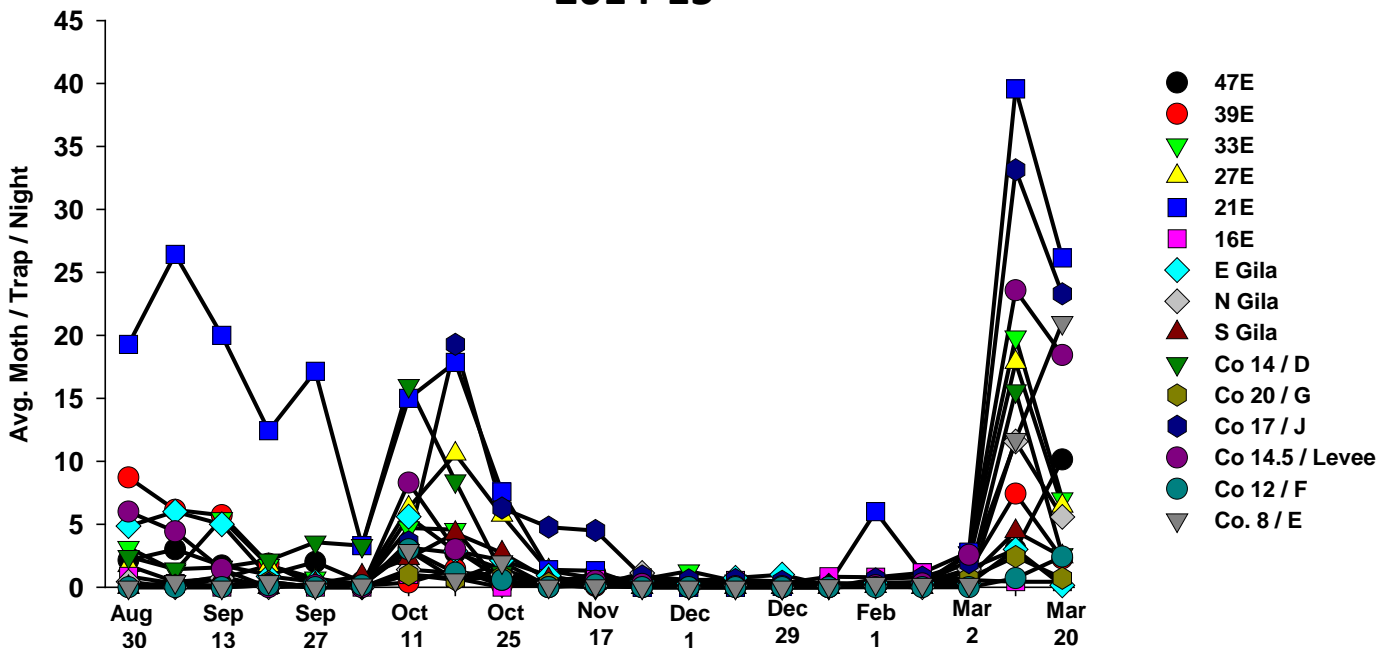

The pests being monitored include: corn earworm, beet armyworm, cabbage looper using pheromone traps; aphids, thrips, leafminers and whiteflies using yellow sticky traps. Traps are checked weekly and data is available in the bi-weekly Veg IPM updates. If a PCA or grower is interested in weekly counts, those can be made available by contacting us. A total of 15 trapping locations have been established in the following areas (approximate location):

# Area-wide Insect Trapping Network

### Corn Earworm

2015-16

### Corn Earworm

2014-15